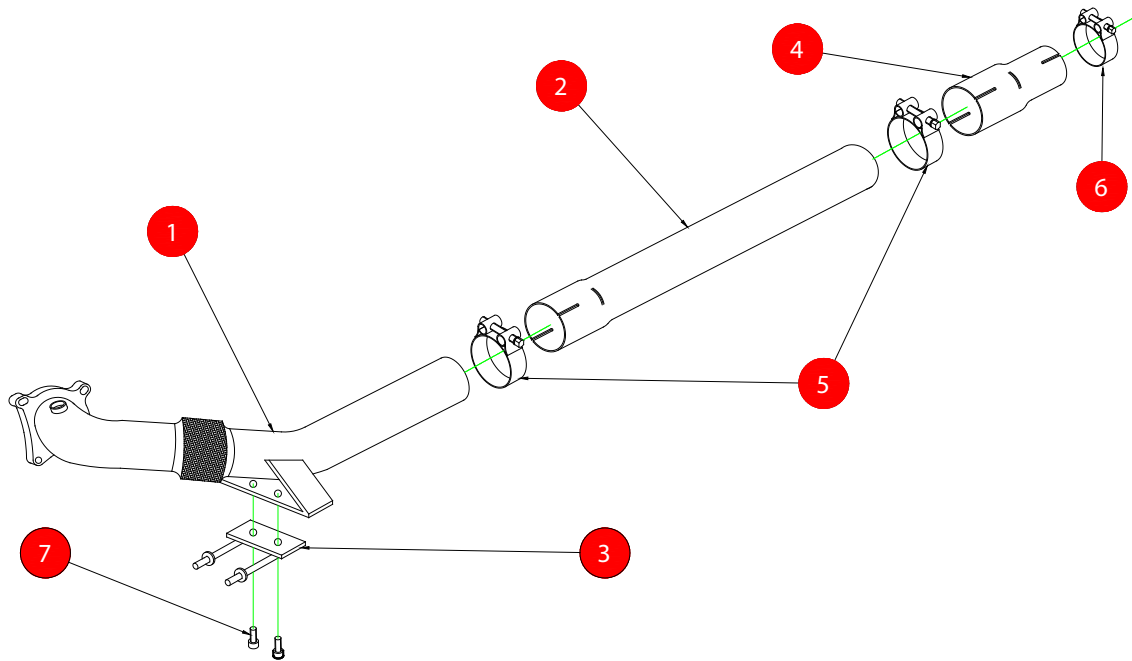

CAR	Seat Leon Cupra R 2.0TSi 265PS	PART NO.	SSTC009
YEAR	10-12	FIT KITS	178 FK
NOTES	Where not supplied use original fittings	FEATURES	Pipe diameter:- 76mm/3"

NO.	PART NO.	DESCRIPTION	QTY
1	595VW	Turbo Down Pipe without Catalyst	1
2	596VW	Link Pipe	1
3	677VW	Mounting Bracket	1
Fit Kit			
4	AD47	Adaptor Sleeve	1
5	Z016.10062	79mm H/D Clamp	2
6	Z016.10005	63-68mm Clamp	1
7	Z017.10808	M8x16mm Cap Head Bolt	2